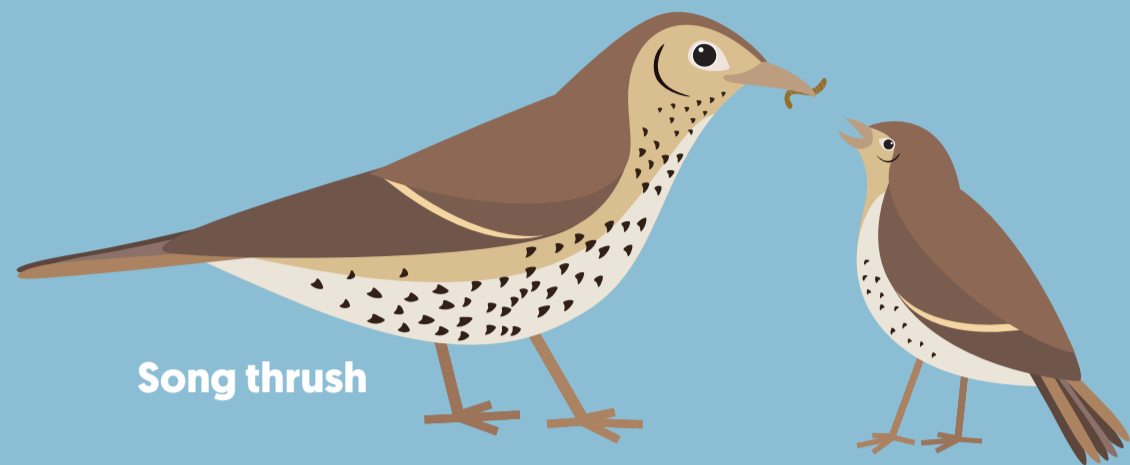

New Zealand
**GARDEN BIRD
SURVEY**

NZ GARDEN BIRDS

Song thrush

Korimako
Bellbird

Greenfinch

Chaffinch

Grey warbler
Riroriro

Blackbird
Manu pango