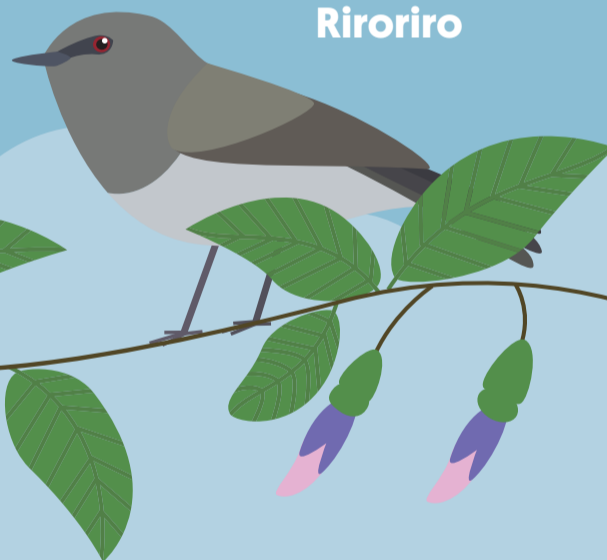

New Zealand
**GARDEN BIRD
SURVEY**

NZ GARDEN BIRDS

Song thrush

Korimako
Bellbird

Greenfinch

Chaffinch

Grey warbler
Riroriro

Blackbird
Manu pango

Tūi
Kōkō

Goldfinch

Manaaki
Whenua
Landcare
Research

gardenbirdsurvey.nz